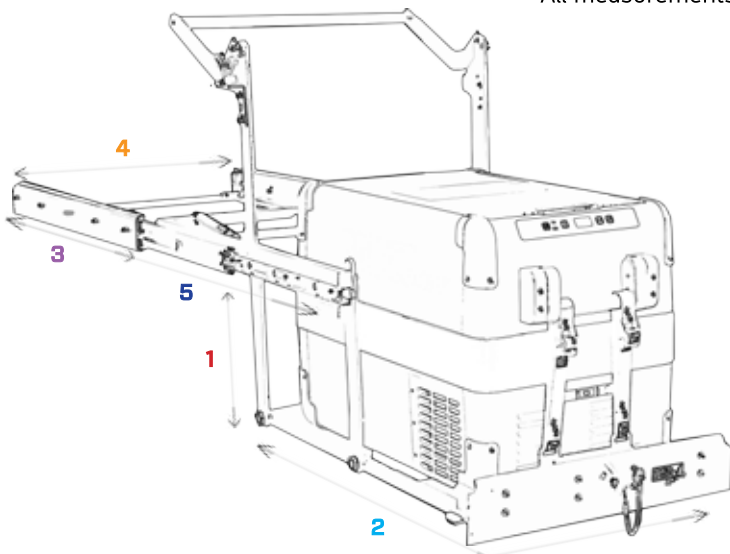

It allows for unrestricted access to your fridge, toolbox or generator at a safe level with ease, before raising the slide in one very light and easy motion back into its stowed position.

Australian Patent Number:
2009245888

South African Patent Number:
2010/03634

United States Patent Number:
12/734527

PCT International Patent Number:
PCT/AU2008/001555

- ✓ Can be recessed back from leading edge of Drawer
- ✓ The only Drop Slide with a lifetime guarantee!
- ✓ Compact size, saving valuable storage space in the vehicle
- ✓ No Drawer disassembly required to install
- ✓ Designed to smoothly swing out further from the vehicle tailgate to provide easy, convenient access to the fridge contents from the complete side and front of the fridge
- ✓ 4 sizes available to suit your application
- ✓ Unique lock-in lock-out safety feature
- ✓ Heavy duty 200kg slide runner rating
- ✓ All fixings and Tie Down Straps included
- ✓ Stainless steel & blue anodised aluminium fittings
- ✓ Fridge Barriers available to suit
- ✓ Holes in base tray to accommodate popular fridge models

Available from over 450 stockists Australia wide.
Visit our website for your nearest stockist or for more information on our range.
msa4x4.com.au

MODEL	DS40	DS45	DS50	DS60
DROP ¹	300	300	300	300
FRIDGE TRAY ²	715 x 390	692 x 478	812 x 480	870 x 530
SLIDE LENGTH (CLOSED) ³	820 (+20 for lock)	753 (+20 for lock)	883 (+20 for lock)	926 (+20 for lock)
OVERALL WIDTH ⁴	500 (+20 for Nyloc nuts)	592 (+20 for Nyloc nuts)	592 (+20 for Nyloc nuts)	645 (+20 for Nyloc nuts)
RUNNER LENGTH (CLOSED)	788	735	860	915
SLIDE LENGTH OPEN ⁵	1658 + 20	1585 + 20	1833 + 20	1950 + 20
MOUNTING FLOOR TO BASE OF FRIDGE	35	35	35	35
LOAD RATING	200kg	200kg	200kg	200kg
WEIGHT	35kg	37kg	41kg	42kg

All measurements displayed are in mm

MSA 4X4 Complete Rear Storage Solutions