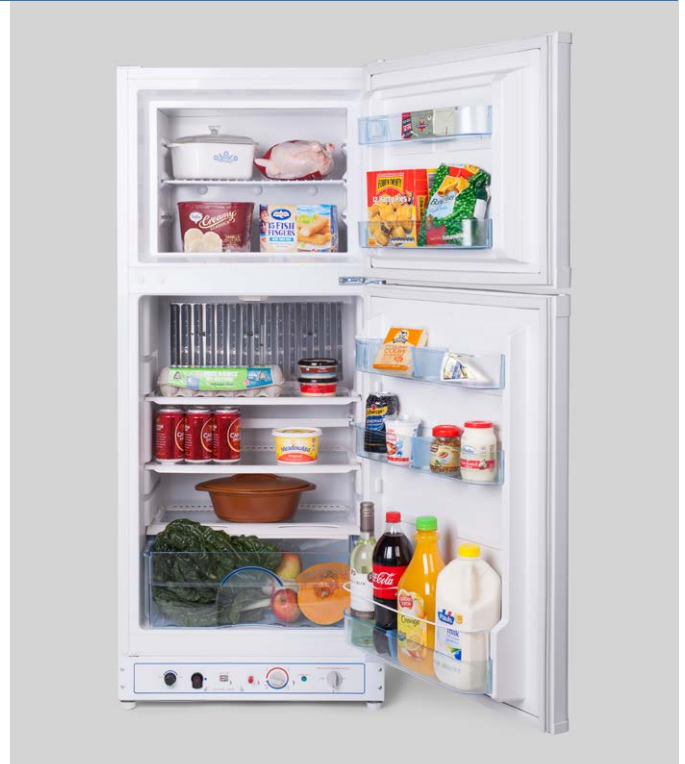

SPECIFICATIONS

Dimensions (WxDxH)
600mm x 640mm x 1460mm

Weight 72 kg

Gas consumption 500g / day

240V input 300W